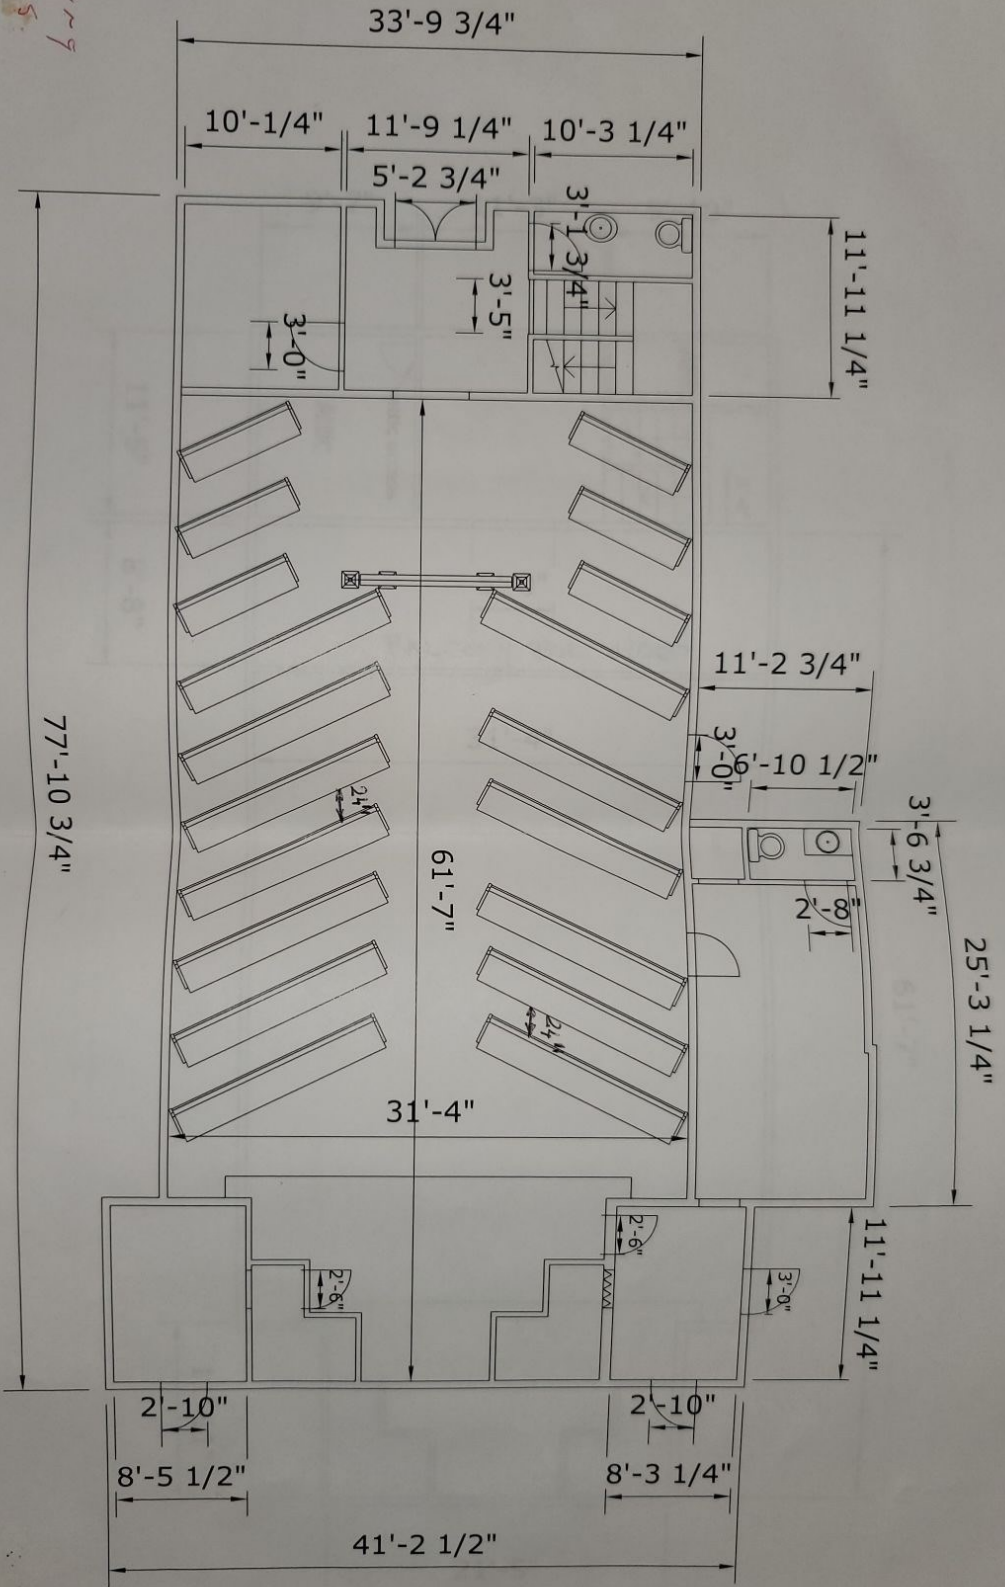

Madison Hill

Chaple

road Seating
church floors.
SE 18" per person
up to 21' by row as 18" = 14' occupant

150

Scale 1/8" = 1'