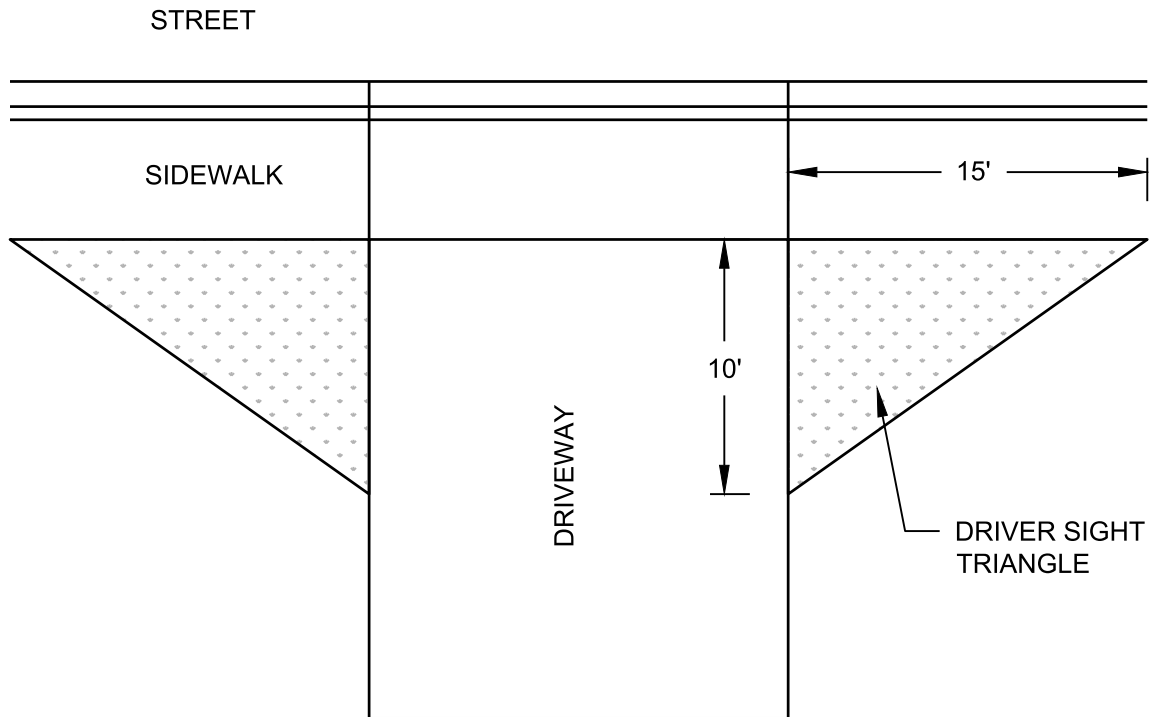

SIGHT DISTANCES (IN FEET)		
POSTED MPH	SD	LEG
25 MPH	240	130

DESCRIPTION  
**SIGHT LINES, UNCONTROLLED INT.**

DESIGNATION

**332**

SCALE  
 NOT TO SCALE

REVISED  
 NOV 10, 2021

**NOTES**

1. DRIVER SIGHT TRIANGLE SHALL BE KEPT CLEAR OF SIGHT OBSTRUCTIONS.
2. FENCES, SHRUBS, PLANTINGS AND ALL OTHER SIGHT OBSTRUCTIONS SHALL BE LIMITED TO 32" TALL.

DESCRIPTION		DESIGNATION
<b>SIGHT LINES DRIVEWAY</b>		
SCALE NOT TO SCALE	REVISED NOV 10, 2021	<b>333</b>