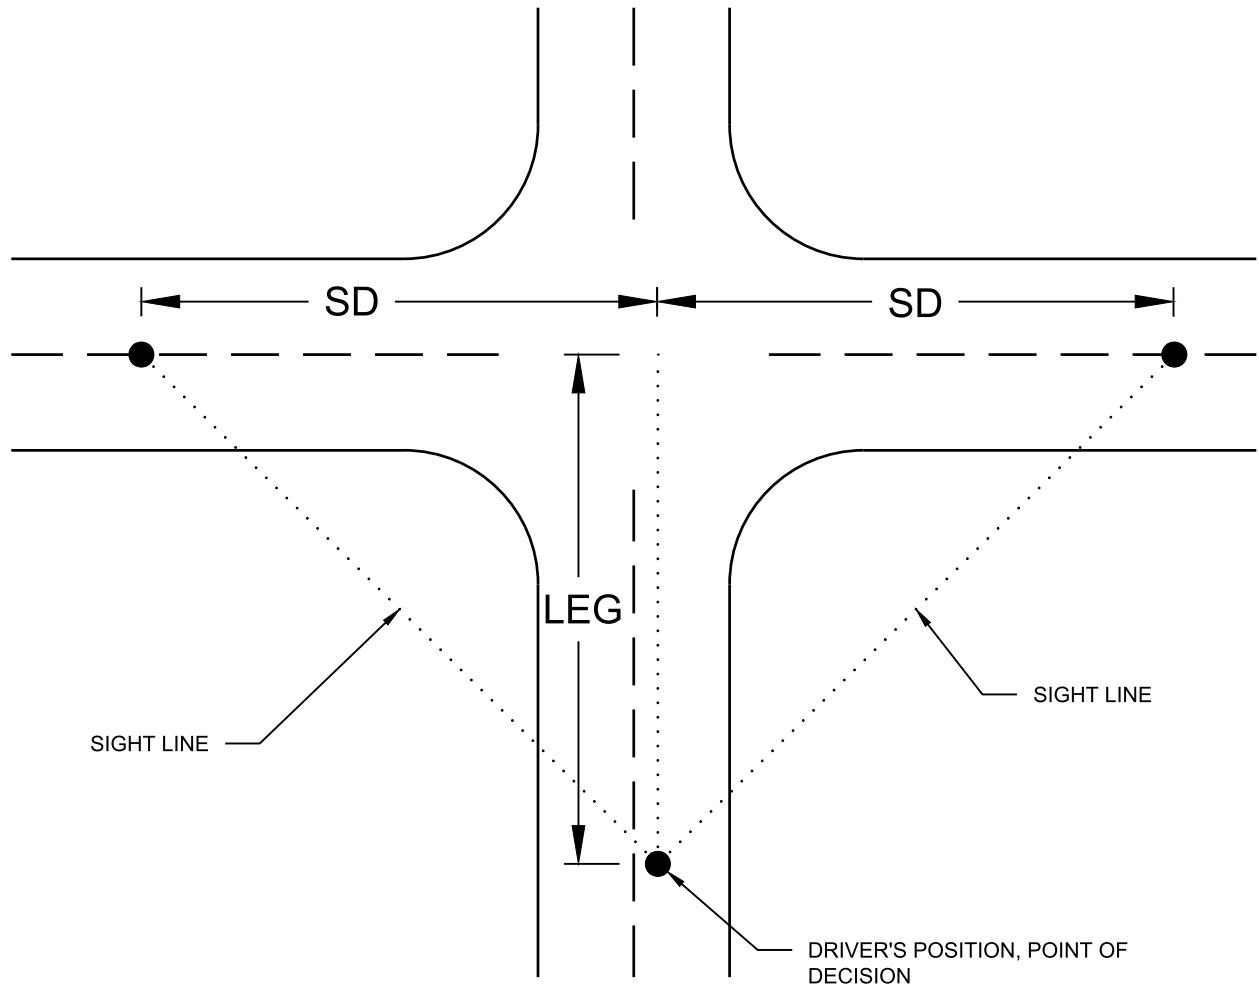

SIGHT DISTANCES (IN FEET)		
POSTED MPH	RT	LT
25 MPH	280	240
30 MPH	335	290
35 MPH	390	335
45 MPH	500	430

DESCRIPTION  
SIGHT LINES, STOP CONTROLLED INT.

DESIGNATION

331

SCALE  
NOT TO SCALE

REVISED  
NOV 10, 2021

SIGHT DISTANCES (IN FEET)		
POSTED MPH	SD	LEG
25 MPH	240	130

DESCRIPTION  
**SIGHT LINES, UNCONTROLLED INT.**

DESIGNATION

**332**

SCALE  
 NOT TO SCALE

REVISED  
 NOV 10, 2021

**NOTES**

1. DRIVER SIGHT TRIANGLE SHALL BE KEPT CLEAR OF SIGHT OBSTRUCTIONS.
2. FENCES, SHRUBS, PLANTINGS AND ALL OTHER SIGHT OBSTRUCTIONS SHALL BE LIMITED TO 32" TALL.

DESCRIPTION		DESIGNATION
<b>SIGHT LINES DRIVEWAY</b>		
SCALE NOT TO SCALE	REVISED NOV 10, 2021	<b>333</b>